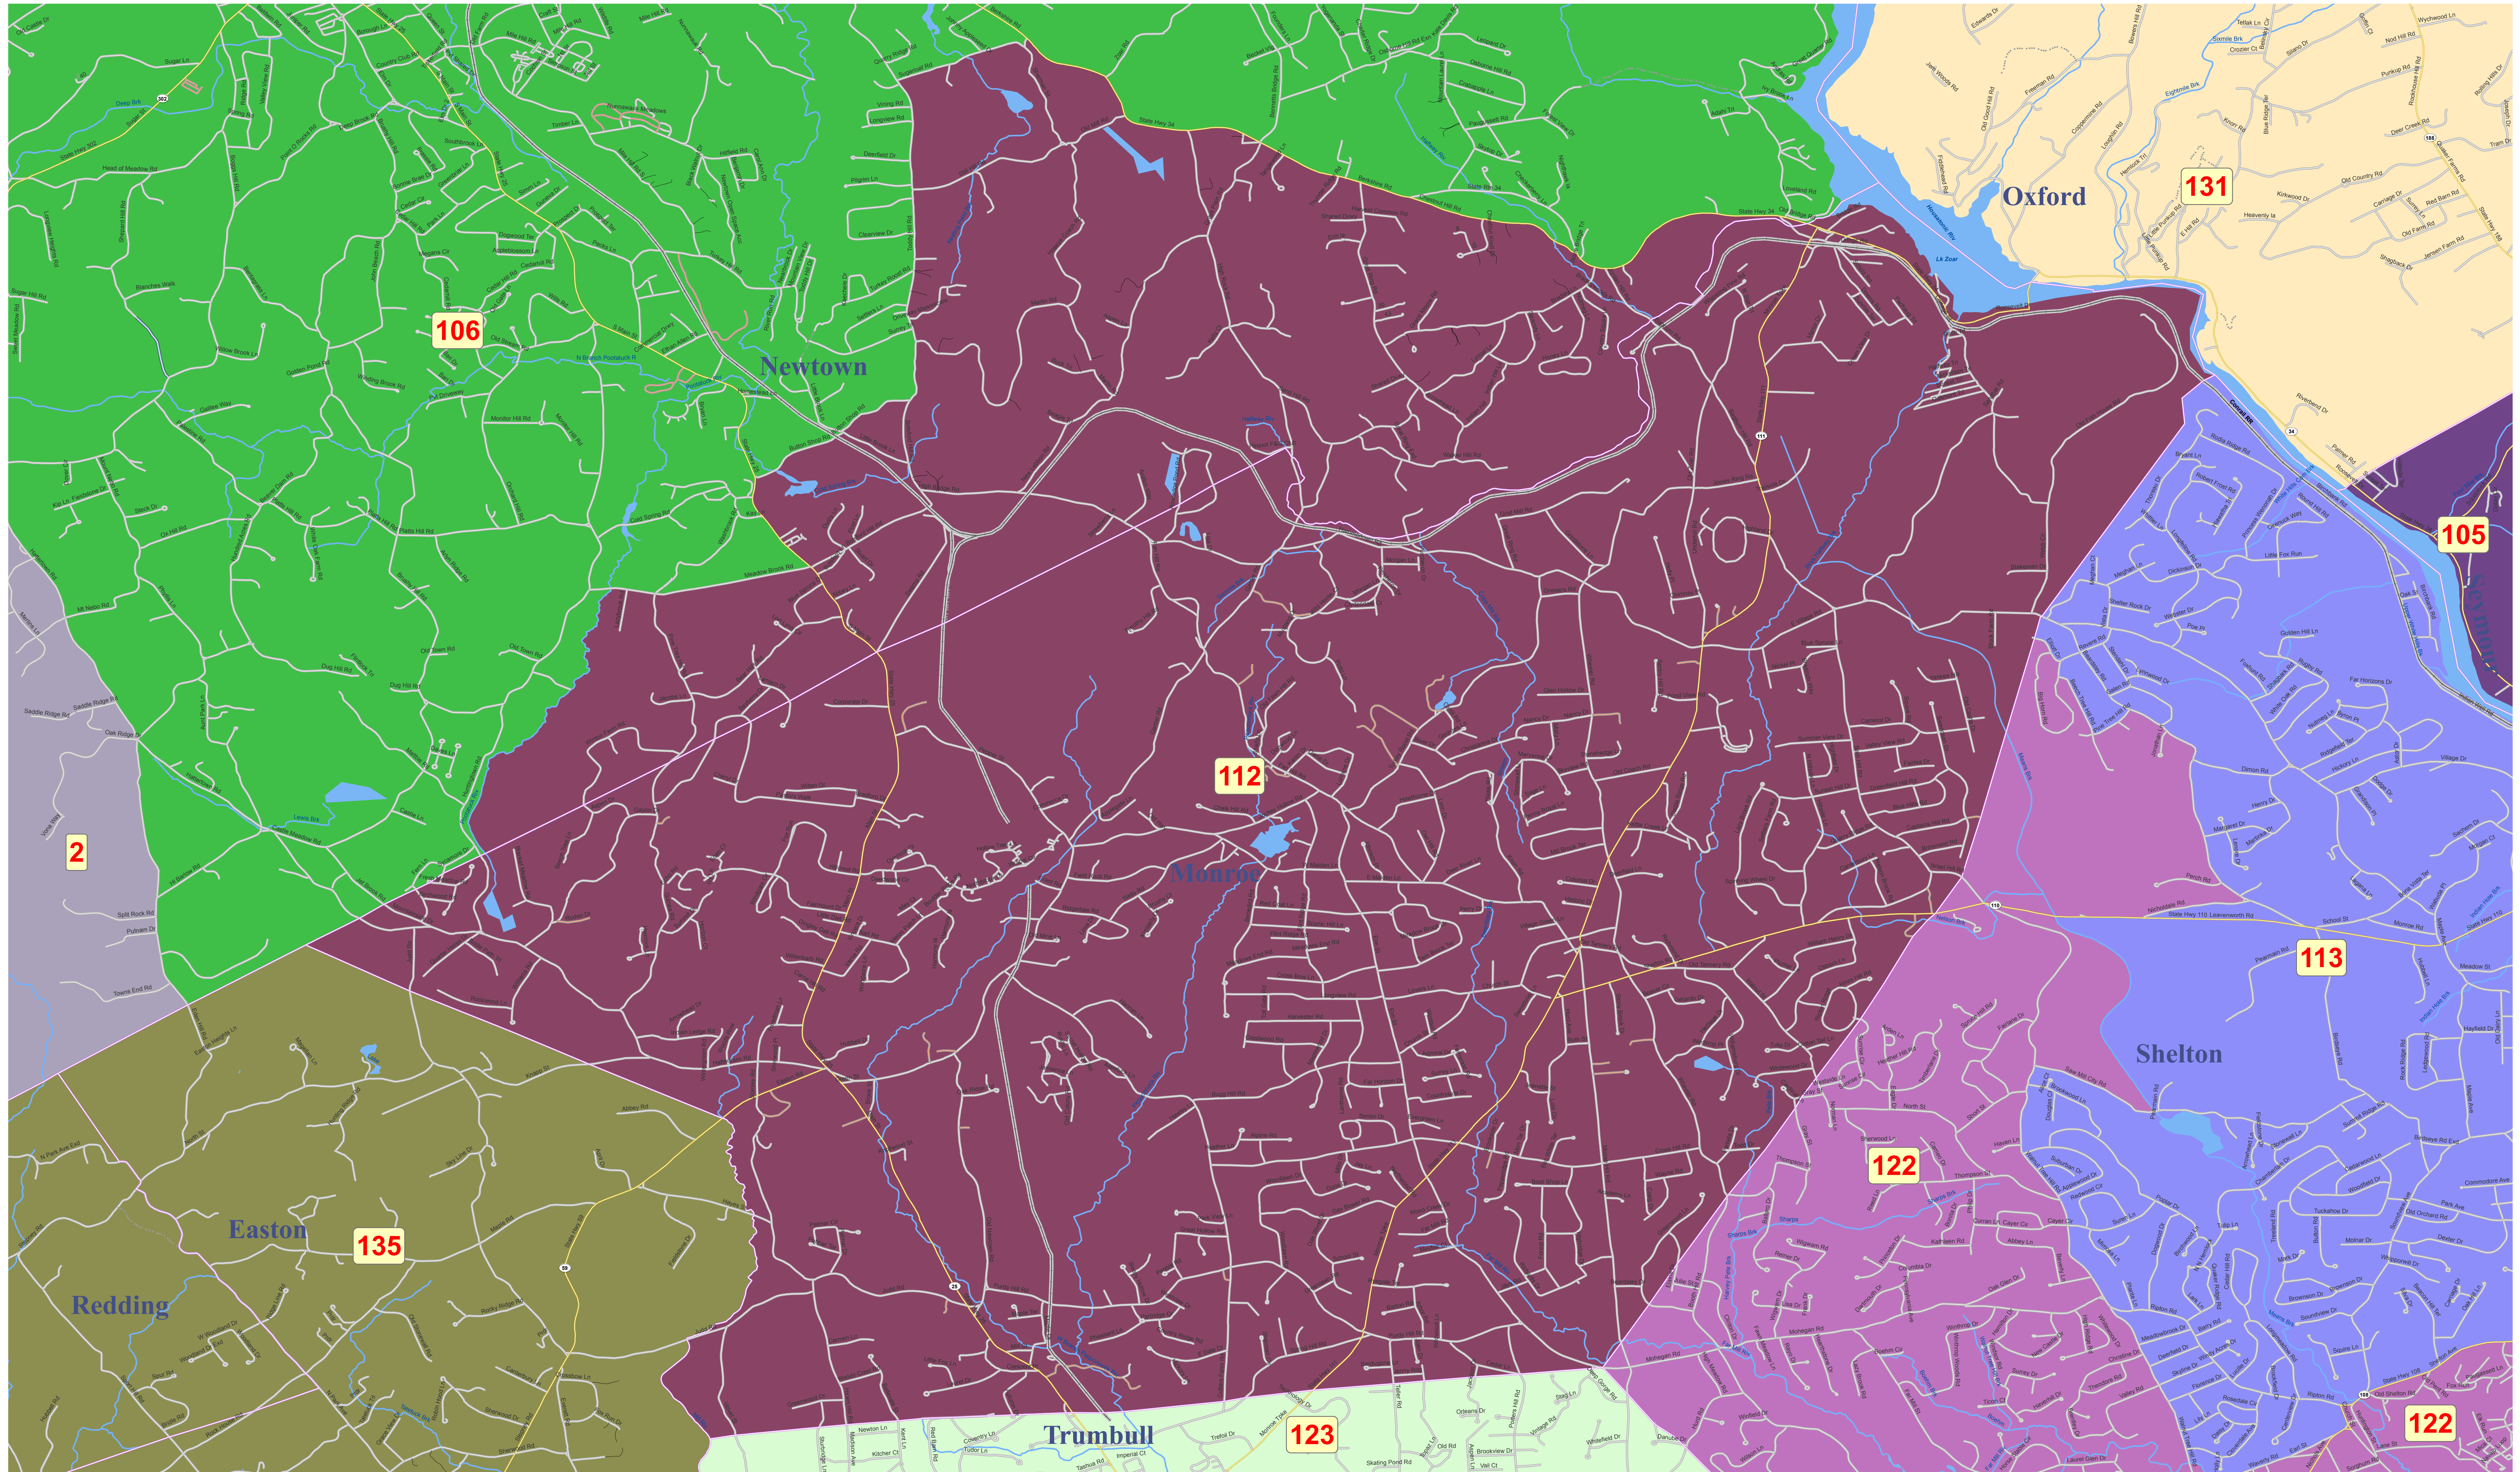

State House of Representatives Redistricting Plan 2011 - House District 112

The Connecticut General Assembly REAPPORTIONMENT COMMISSION

SENATE

Senator Donald E. Williams, Jr., Co-Chair

Senator John McKinney
Senator Martin M. Looney
Senator Leonard A. Fasano